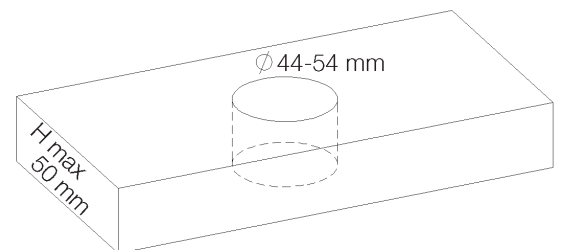

PRODUCT TECHNICAL SHEET

Collection : 1935

Ref. : 4535.--.43

Mitigeur bain à poser

Ééngreeps badmengkraan op tafel

Rim-mounted single-lever bath mixer

Picture

Product details

Weight : 1,5 kg

Internal mechanism : Mixer ceramic cartridge (90°)

Technical drawing

RAO.V01