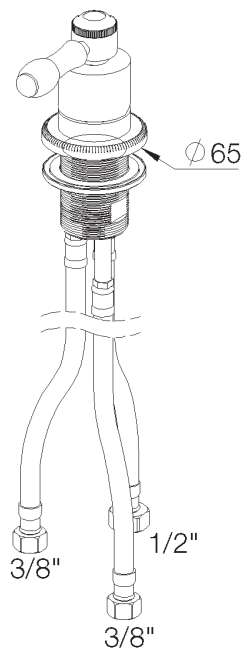

PRODUCT TECHNICAL SHEET

Collection : 1935

Ref. : 4535.--.43

Mitigeur bain à poser

Ééngreeps badmengkraan op tafel

Rim-mounted single-lever bath mixer

Picture

Product details

Weight : 1,5 kg

Internal mechanism : Mixer ceramic cartridge (90°)

Technical drawing

RAO.V01