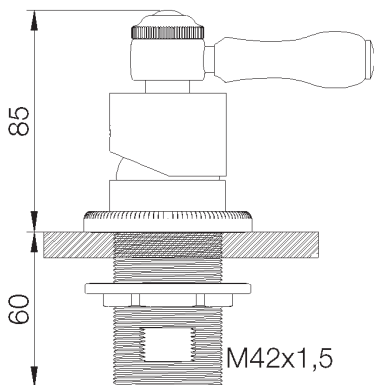

PRODUCT TECHNICAL SHEET

Collection : 1935

Ref. : 4535.--.43

Mitigeur bain à poser

Ééngreeps badmengkraan op tafel

Rim-mounted single-lever bath mixer

Picture

Product details

Weight : 1,5 kg

Internal mechanism : Mixer ceramic cartridge (90°)

Technical drawing

RAO.V01